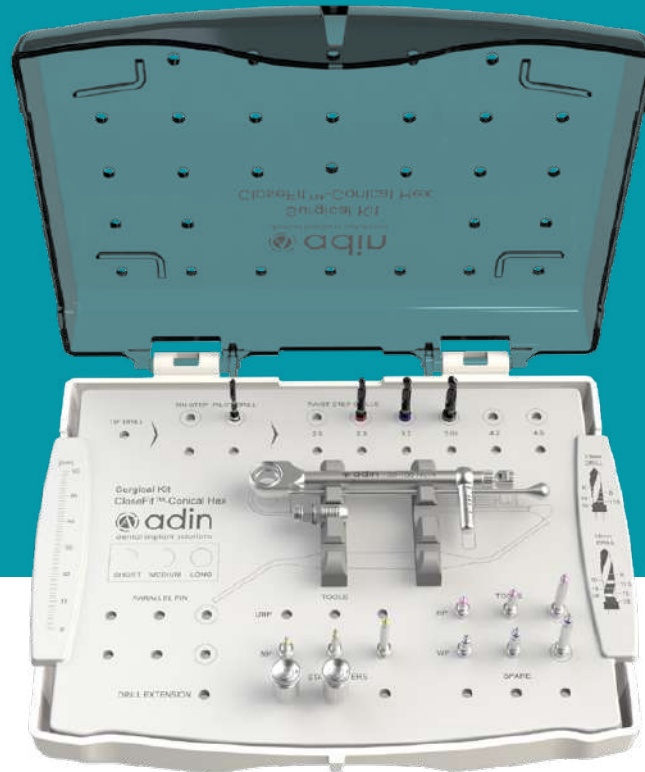

Starter Kit CF6303

Drills	Catalog No.
Three Step Drill-Long	TD2218
Pilot Drill 2mmD x 8-18mmL	DL1820
Twist Step Drill 2.3/2.8mmD x 8-18mmL	DL1828
Twist Step Drill 2.8/3.2mmD x 8-18mmL	DL1832
Twist Step Drill 3.2/3.6mmD x 8-18mmL	DL1836
Twist Step Drill 3.6/4.2mmD x 8-18mmL	DL1842

Surgical Tools	Catalog No.
Wrench Ratchet Surgical Instruments Handle	RA0050
Surgical Torque Ratchet 35-100 Ncm	RS6111

Insertion Tools	Catalog No.
NP 2mm Hex Handpiece Adapter - Short	NP0068
NP 2mm Hex Handpiece Adapter - Medium	NP0071
NP 2mm Hex Handpiece Adapter - Long	NP0074
RP 2.25mm Hex Handpiece Adapter - Short	RP0068
RP 2.25mm Hex Handpiece Adapter - Medium	RP0071
RP 2.25mm Hex Handpiece Adapter - Long	RP0074
WP 2.65mm Hex Handpiece Adapter - Short	WP0068
WP 2.65mm Hex Handpiece Adapter - Medium	WP0071
WP 2.65mm Hex Handpiece Adapter - Long	WP0074

Drivers	Catalog No.
1.27 Hex Hand Driver - Short	RS6095
1.27 Hex Hand Driver - Medium	RS6094