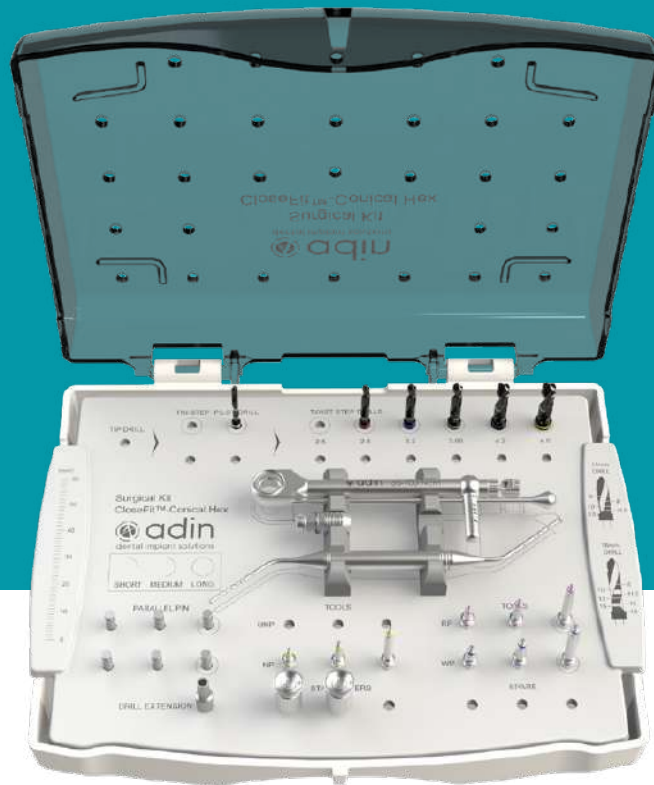

Advanced Kit CF6302

Drills	Catalog No.
Three Step Drill-Long	TD2218
Pilot Drill 2mmD x 8-18mmL	DL1820
Twist Step Drill 2.3/2.8mmD x 8-18mmL	DL1828
Twist Step Drill 2.8/3.2mmD x 8-18mmL	DL1832
Twist Step Drill 3.2/3.6mmD x 8-18mmL	DL1836
Twist Step Drill 3.6/4.2mmD x 8-18mmL	DL1842
Twist Step Drill 4.2/4.6mmD x 8-18mmL	DL1846
Twist Step Drill 5.2/5.6mmD x 8-18mmL	DL1856

Surgical Tools	Catalog No.
Wrench Ratchet Surgical Instruments Handle	RA0050
Surgical Torque Ratchet 35-100 Ncm	RS6111
Depth Probe	RS6180

Parallel Pin	Catalog No.
Parallel Pin Short (qty. 4)	RS6150
Parallel Pin Long (qty. 2)	RS6155

Insertion Tools	Catalog No.
NP 2mm Hex Handpiece Adapter - Short	NP0068
NP 2mm Hex Handpiece Adapter - Medium	NP0071
NP 2mm Hex Handpiece Adapter - Long	NP0074
RP 2.25mm Hex Handpiece Adapter - Short	RP0068
RP 2.25mm Hex Handpiece Adapter - Medium	RP0071
RP 2.25mm Hex Handpiece Adapter - Long	RP0074
WP 2.65mm Hex Handpiece Adapter - Short	WP0068
WP 2.65mm Hex Handpiece Adapter - Medium	WP0071
WP 2.65mm Hex Handpiece Adapter - Long	WP0074

Drivers	Catalog No.
1.27 Hex Hand Driver - Short	RS6095
1.27 Hex Hand Driver - Medium	RS6094

Drill Extension	Catalog No.
Drill Extension	RS9027